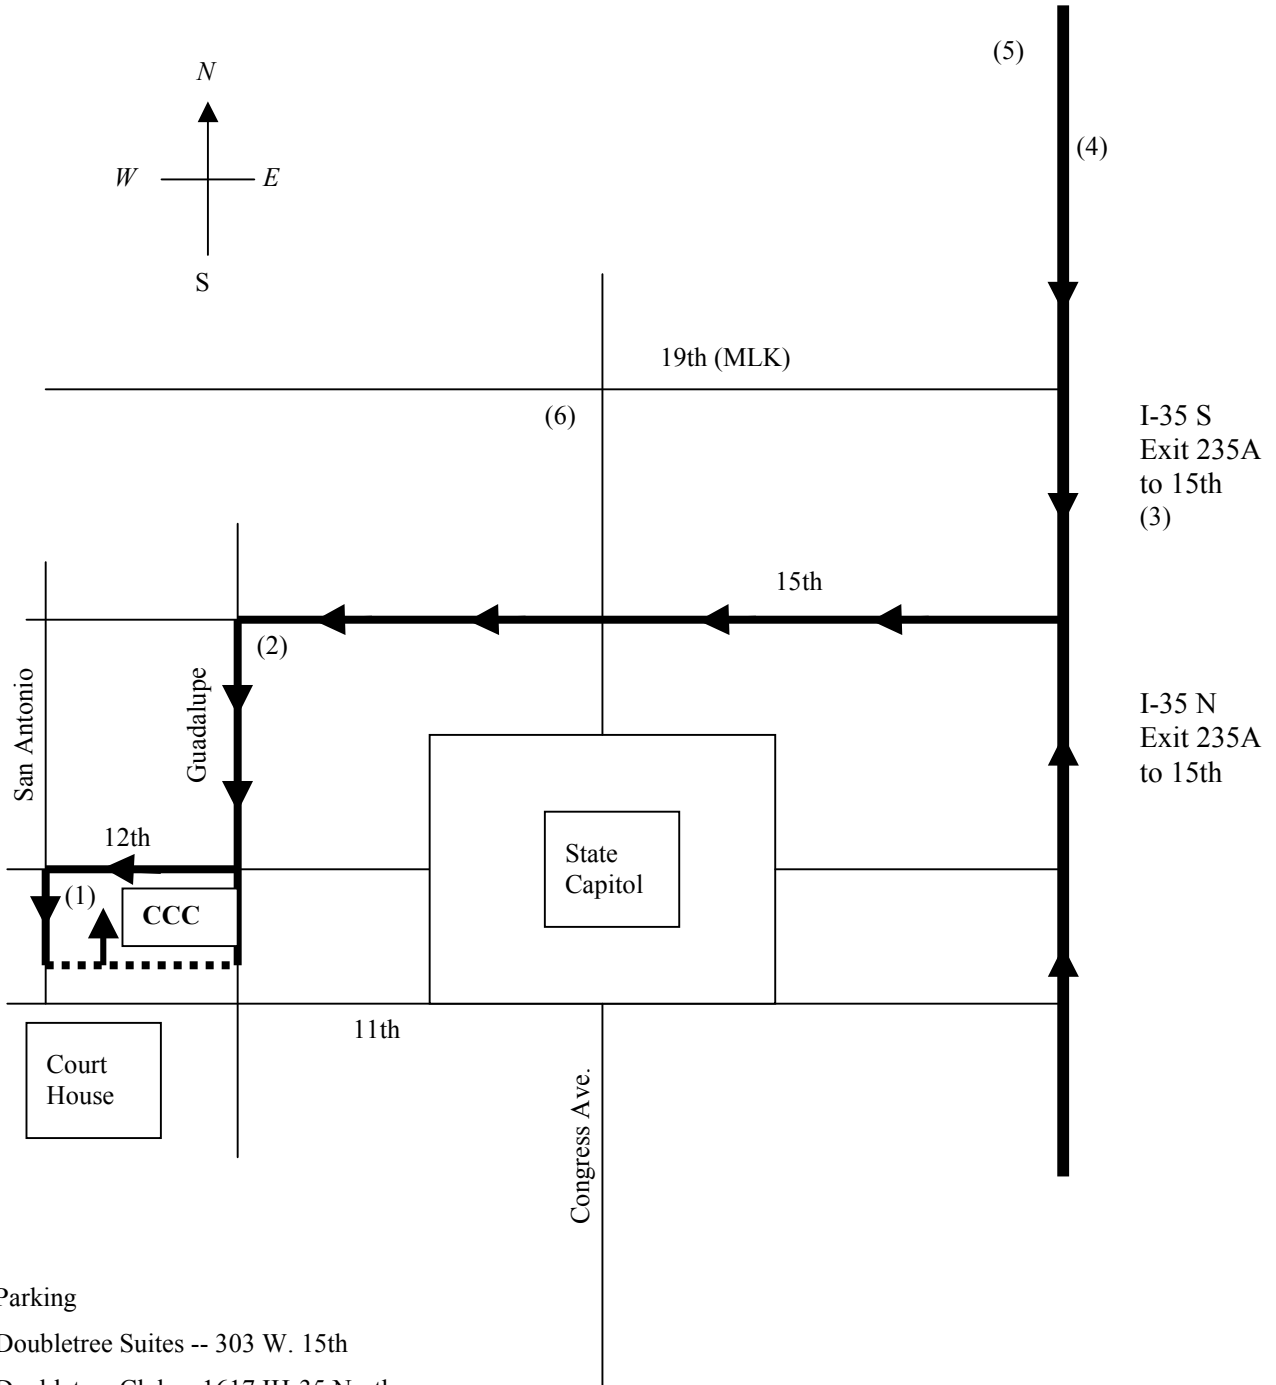

Central Christian Church -- Austin, Texas

From I-35, take the 15th Street Exit (Exit 235A). Turn South onto Guadalupe (Guadalupe is one-way going south). Central Christian Church is on the corner of 12th and Guadalupe. The parking lot at the back of the building is accessed via an alley way.

- (1) Parking
- (2) Doubletree Suites -- 303 W. 15th
- (3) Doubletree Club -- 1617 IH-35 North
- (4) Drury Inn -- 6711 IH-35 North
- (5) Holiday Inn Express -- 7622 IH-35 North
- (6) Texas History Museum -- 19th/MLK at Congress